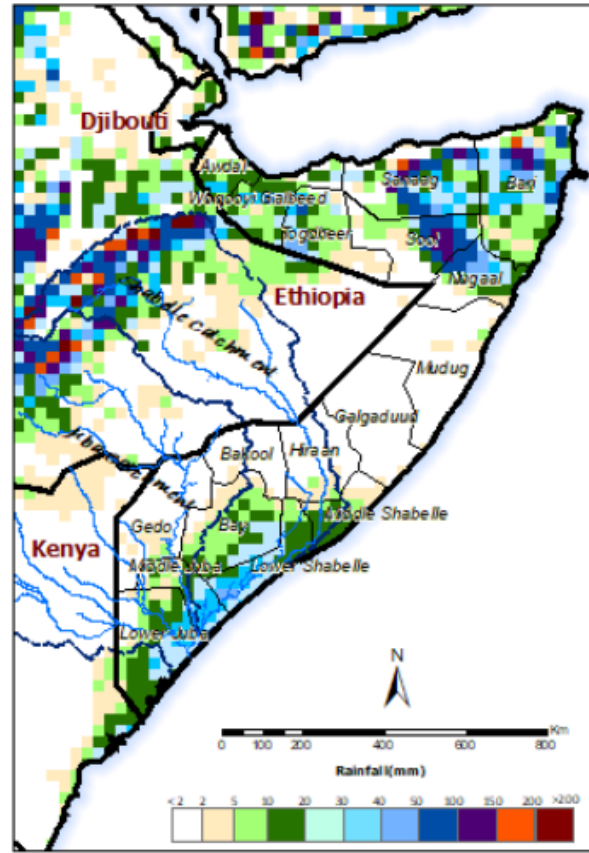

The cumulative rainfall forecast for the next 3 days (Map 1) indicates light rains in the northern coastal areas of Puntland and Somaliland. The rains will then spread further inland as the week progresses but with lesser magnitude compared to the previous week. The upper parts of the Ethiopian highlands will also receive good rains towards the end of the week as seen in Map 2. The central regions and large parts of southern regions except Lower Juba and Lower Shabelle will remain dry in the coming week save for the coastal areas of Lower Juba and Lower Shabelle regions.

It is worth noting that the good rains seen in the last couple of days only come as a quick relief to the already water stressed sectors. With the Gu rains coming to an end as per the forecast, there remains a huge water deficit across many parts of the country.

SWALIM, FSNAU and other technical partners are in the process of analysing the Gu rainfall performance and its impacts to different water dependent sectors.

Users are advised that this is a forecast and at times there may be discrepancies between forecast and actual amounts of rainfall received. The forecast, observed river levels and rainfall amounts are updated on a daily basis and can be found on this link: <http://frrims.faoswalim.org>.

Map 2: 7-day cumulated rainfall forecast (06 – 12 June 2019)

This update is produced by the: FAO - Somalia Water and Land Information Management—SWALIM Project. For more information please contact swalim@fao.org or visit <http://www.faoswalim.org>

FAO SWALIM Technical Partners:

SWALIM is Managed by FAO and Currently Funded by: