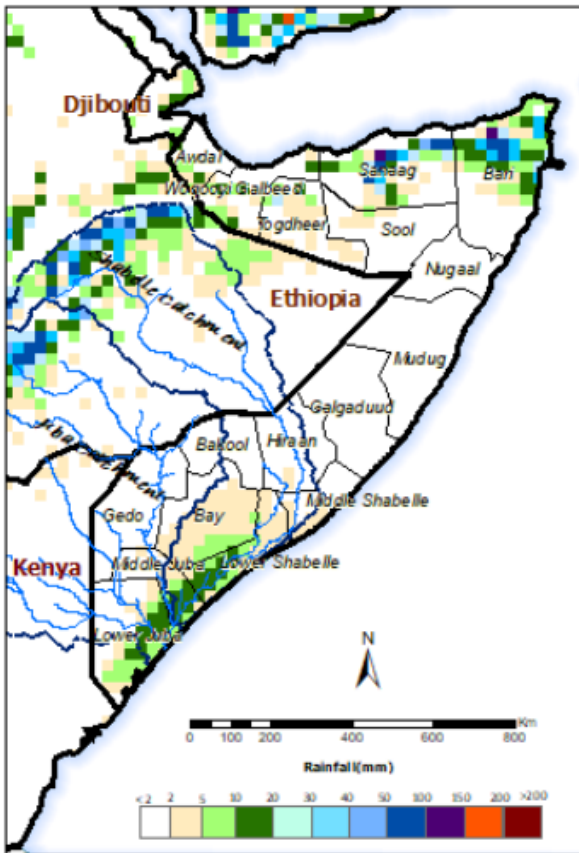

The cumulative rainfall forecast for the next 3 days (Map 1) indicates light rains in the northern coastal areas of Puntland and Somaliland. The rains will then spread further inland as the week progresses but with lesser magnitude compared to the previous week. The upper parts of the Ethiopian highlands will also receive good rains towards the end of the week as seen in Map 2. The central regions and large parts of southern regions except Lower Juba and Lower Shabelle will remain dry in the coming week save for the coastal areas of Lower Juba and Lower Shabelle regions.

It is worth noting that the good rains seen in the last couple of days only come as a quick relief to the already water stressed sectors. With the Gu rains coming to an end as per the forecast, there remains a huge water deficit across many parts of the country.

SWALIM, FSNAU and other technical partners are in the process of analysing the Gu rainfall performance and its impacts to different water dependent sectors.

Users are advised that this is a forecast and at times there may be discrepancies between forecast and actual amounts of rainfall received. The forecast, observed river levels and rainfall amounts are updated on a daily basis and can be found on this link: <http://frrims.faoswalim.org>.

Map 1: 3 day cumulated rainfall forecast (06 – 08 June 2019)

This update is produced by the: FAO - Somalia Water and Land Information Management—SWALIM Project. For more information please contact swalim@fao.org or visit <http://www.faoswalim.org>

FAO SWALIM Technical Partners:

SWALIM is Managed by FAO and Currently Funded by: